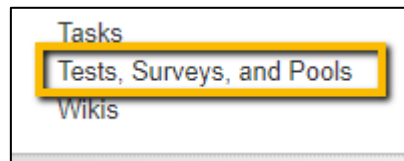

Checking Assessments in Courses

Exams and Quizzes are in **Course Tools** section of the **Course Management** menu.

Look for **Tests, Surveys and Pools** in the Course Tools menu

The tests, surveys and pools dialog is opened- select the **Tests** link to access a listing of activated quizzes and/or exams in your course.

This menu lists the active quizzes and exams in the course.