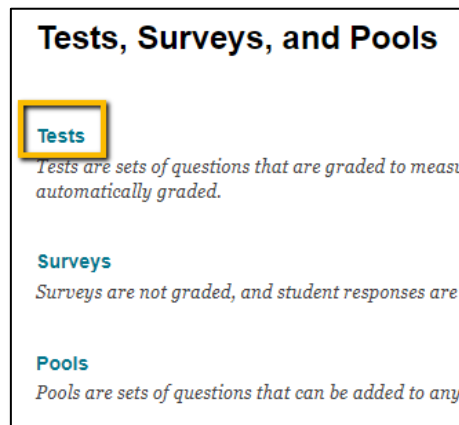

Checking Assessments in Courses

Exams and Quizzes are in **Course Tools** section of the **Course Management** menu.

Look for **Tests, Surveys and Pools** in the Course Tools menu

The tests, surveys and pools dialog is opened- select the **Tests** link to access a listing of activated quizzes and/or exams in your course.

This menu lists the active quizzes and exams in the course.